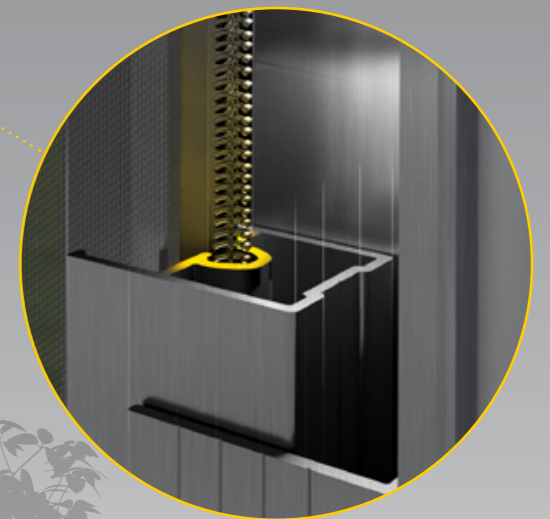

Your custom designed blinds can be made in widths up to 7 metres with a 5m drop, offering you an external solution to fit almost any area.

Customised headbox configuration

Zipscreen's headboxes are manufactured from high quality aluminum featuring a square, modern profile. From the sleek and compact Box 120 to the adaptable Box 160 and the robust Box 190, each option is engineered for consistent aesthetics and seamless integration.

One action Ultra-Lock

Exclusive to Zipscreen, the patented Ultra-Lock is a hidden locking mechanism that integrates into the side channel of the system. The result? A secure and tensioned blind with an ultra-smooth taut fabric finish.

Hidden fabric retention

Concealed within the channels, z-LOCK™ securely fastens the fabric in position creating a strong, streamlined finish. With precision integration, the zip-guided system ensures zero gaps between the fabric and channel while ensuring an effortless operation.