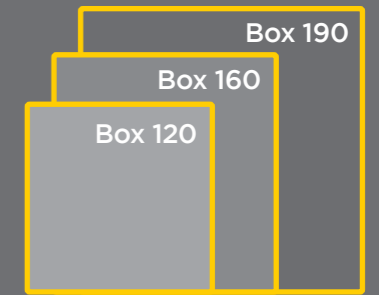

Your custom designed blinds can be made in widths up to 7 metres with a 5m drop, offering you an external solution to fit almost any area.

Customised headbox configuration

Zipscreen's headboxes are manufactured from high quality aluminum featuring a square, modern profile. From the sleek and compact Box 120 to the adaptable Box 160 and the robust Box 190, each option is engineered for consistent aesthetics and seamless integration.