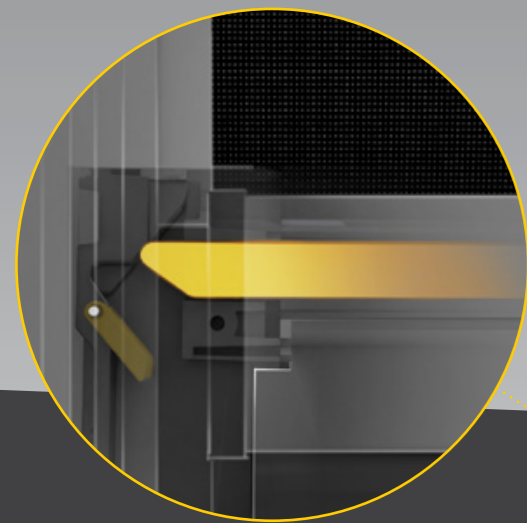

Your custom designed blinds can be made in widths up to 7 metres with a 5m drop, offering you an external solution to fit almost any area.

Customised headbox configuration

Zipscreen's headboxes are manufactured from high quality aluminum featuring a square, modern profile. From the sleek and compact Box 120 to the adaptable Box 160 and the robust Box 190, each option is engineered for consistent aesthetics and seamless integration.

One action Ultra-Lock

Exclusive to Zipscreen, the patented Ultra-Lock is a hidden locking mechanism that integrates into the side channel of the system. The result? A secure and tensioned blind with an ultra-smooth taut fabric finish.

Hidden fabric retention

Concealed within the channels, z-LOCK™ securely fastens the fabric in position creating a strong, streamlined finish. With precision integration, the zip-guided system ensures zero gaps between the fabric and channel while ensuring an effortless operation.