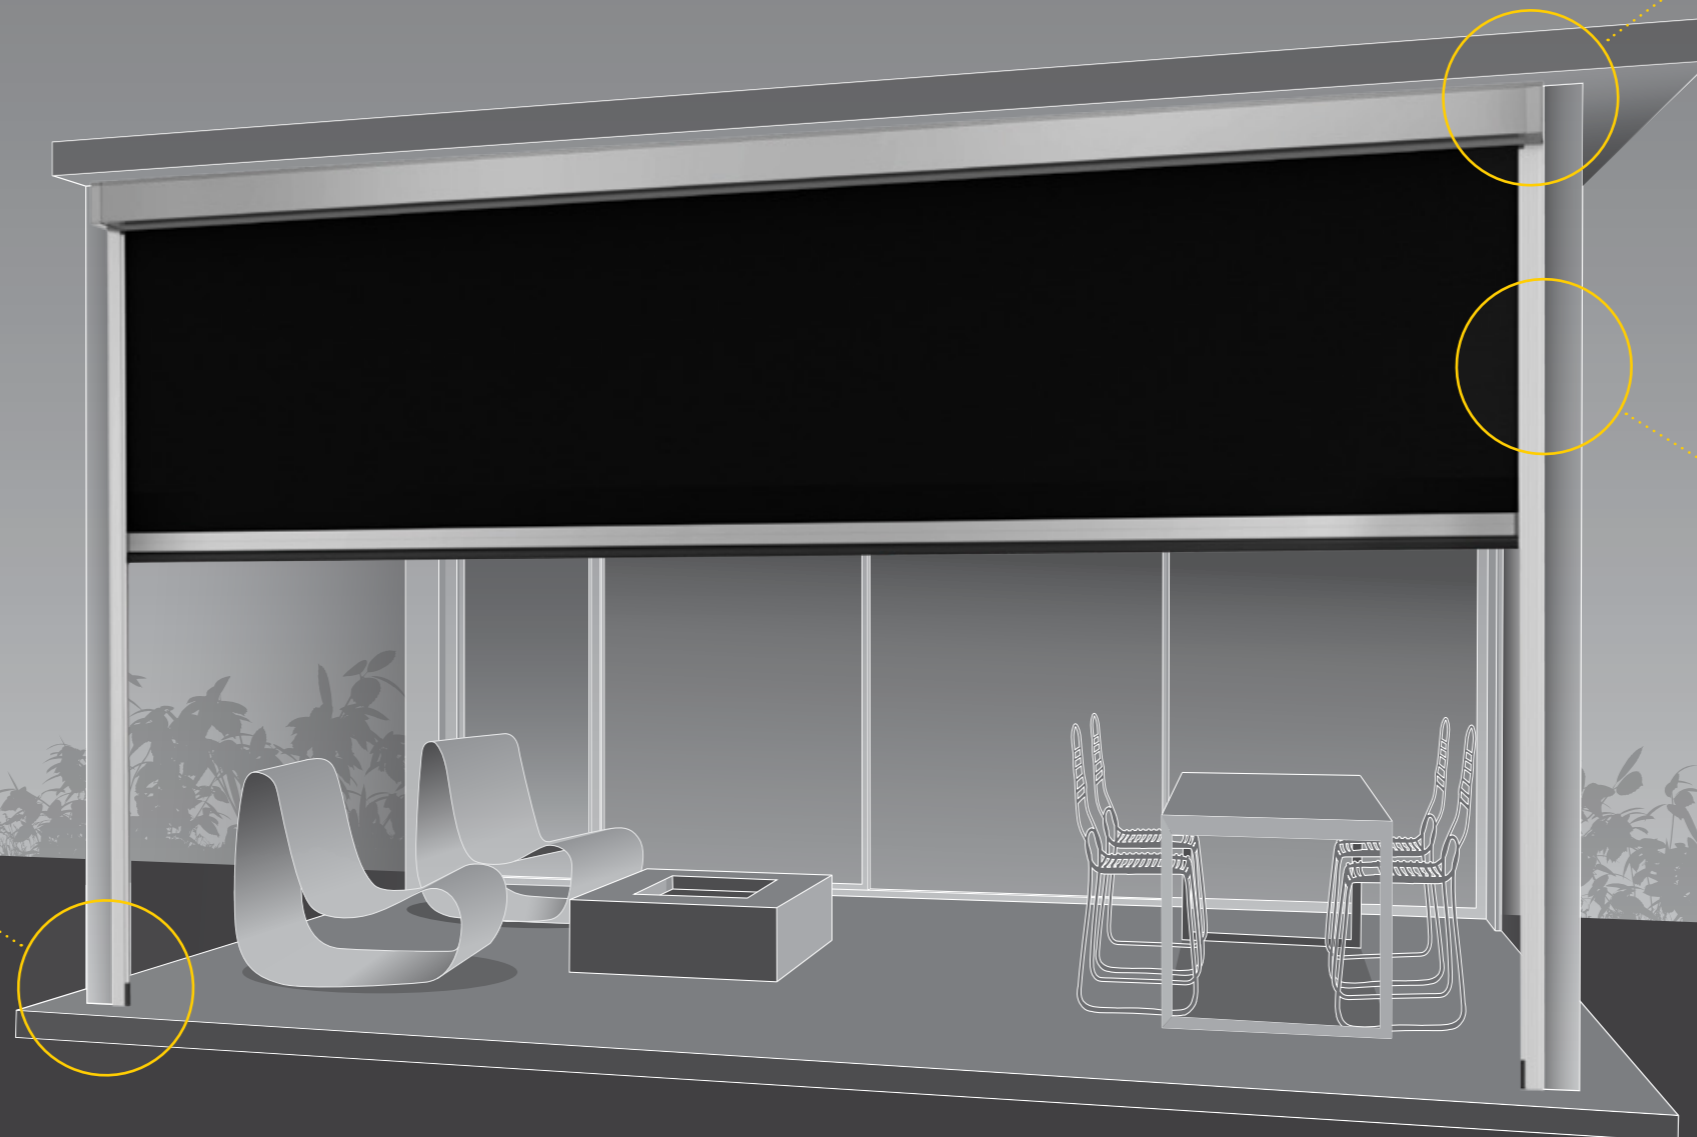

Your custom designed blinds can be made in widths up to 7 metres with a 5m drop, offering you an external solution to fit almost any area.

Customised headbox configuration

Zipscreen's headboxes are manufactured from high quality aluminum featuring a square, modern profile. From the sleek and compact Box 120 to the adaptable Box 160 and the robust Box 190, each option is engineered for consistent aesthetics and seamless integration.

One action Ultra-Lock

Exclusive to Zipscreen, the patented Ultra-Lock is a hidden locking mechanism that integrates into the side channel of the system. The result? A secure and tensioned blind with an ultra-smooth taut fabric finish.

Hidden fabric retention

Concealed within the channels, z-LOCK™ securely fastens the fabric in position creating a strong, streamlined finish. With precision integration, the zip-guided system ensures zero gaps between the fabric and channel while ensuring an effortless operation.

Zipscreen control options

“Hey Siri...
open my shades”

Manual

Control your Zipscreen manually, using either a cost-effective spring or crank solution. Simply open or close by hand using the weight bar or by winding the detachable crank handle.